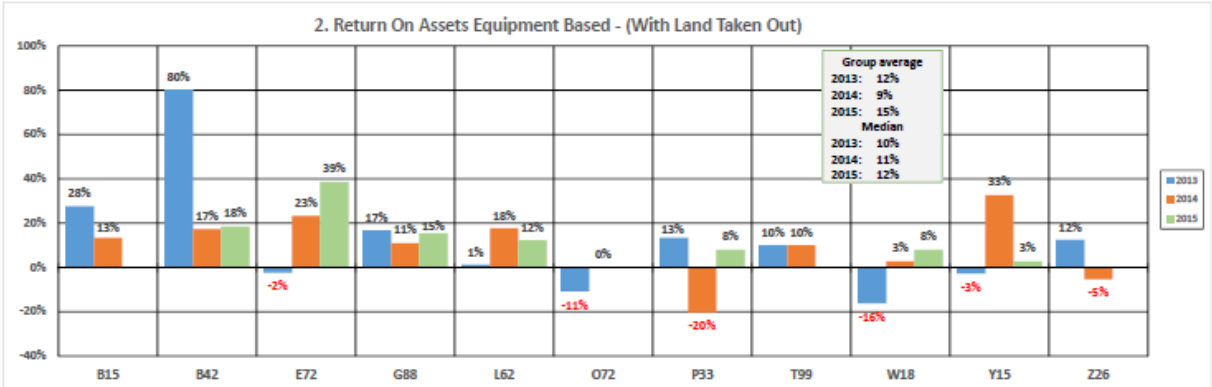

NURSERY SOD GROWERS ASSOCIATION OF ONTARIO BENCHMARK DATA 2013-2015

NURSERY SOD GROWERS ASSOCIATION OF ONTARIO BENCHMARK DATA 2013-2015

NURSERY SOD GROWERS ASSOCIATION OF ONTARIO BENCHMARK DATA 2013-2015