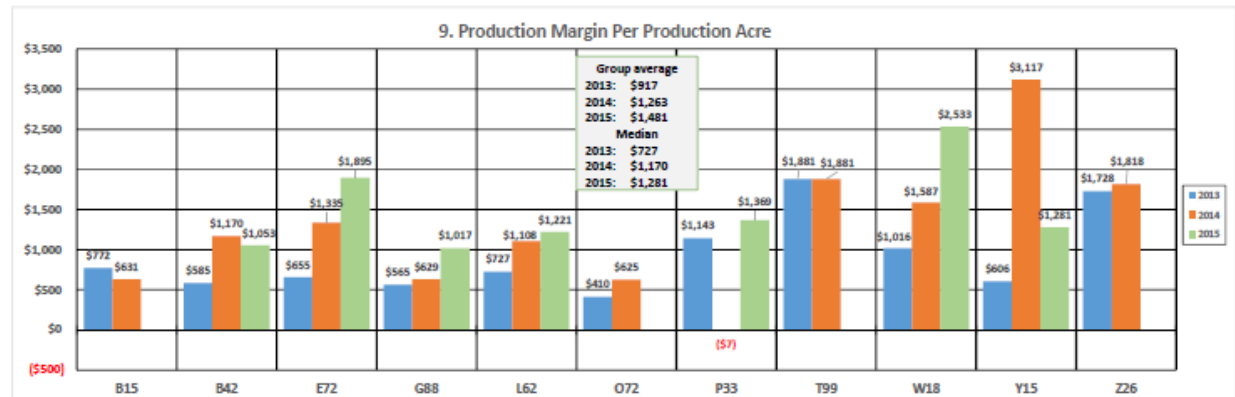

NURSERY SOD GROWERS ASSOCIATION OF ONTARIO BENCHMARK DATA 2013-2015

NURSERY SOD GROWERS ASSOCIATION OF ONTARIO BENCHMARK DATA 2013-2015

NURSERY SOD GROWERS ASSOCIATION OF ONTARIO BENCHMARK DATA 2013-2015