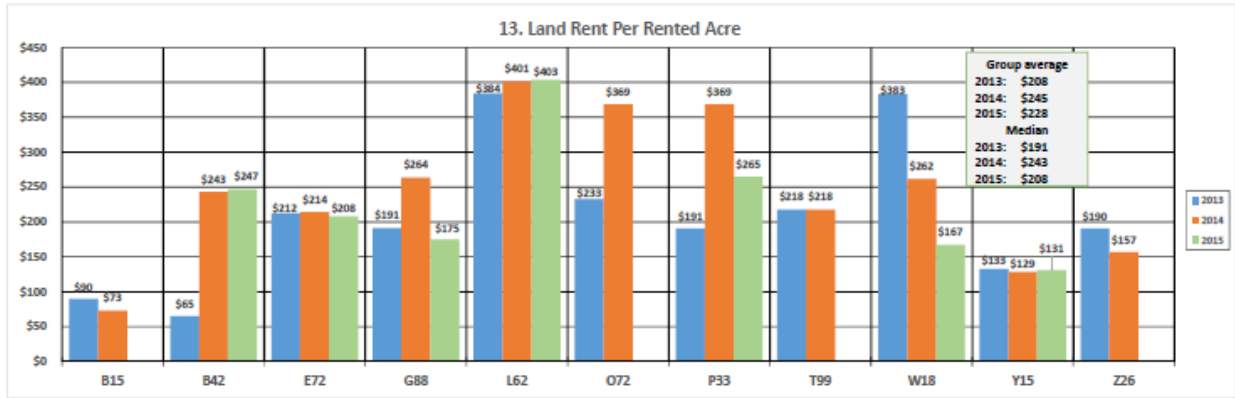

NURSERY SOD GROWERS ASSOCIATION OF ONTARIO BENCHMARK DATA 2013-2015

NURSERY SOD GROWERS ASSOCIATION OF ONTARIO BENCHMARK DATA 2013-2015

NURSERY SOD GROWERS ASSOCIATION OF ONTARIO BENCHMARK DATA 2013-2015