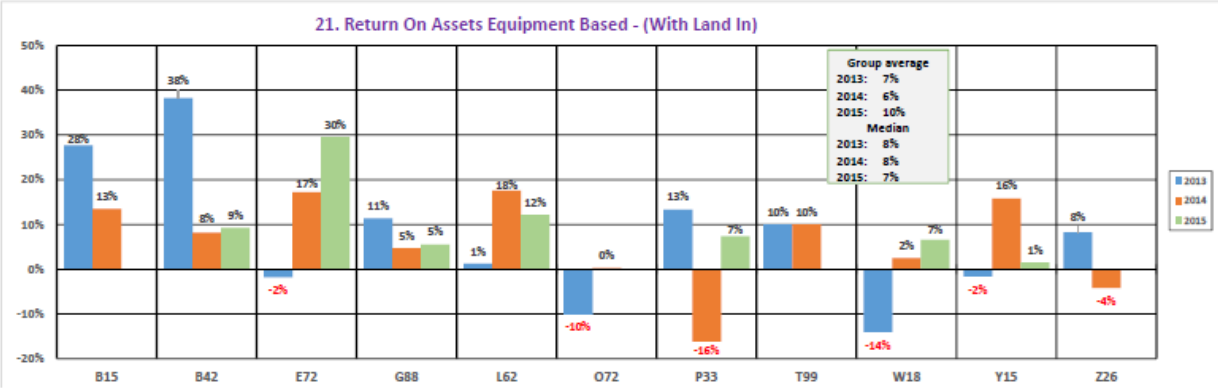

NURSERY SOD GROWERS ASSOCIATION OF ONTARIO BENCHMARK DATA 2013-2015