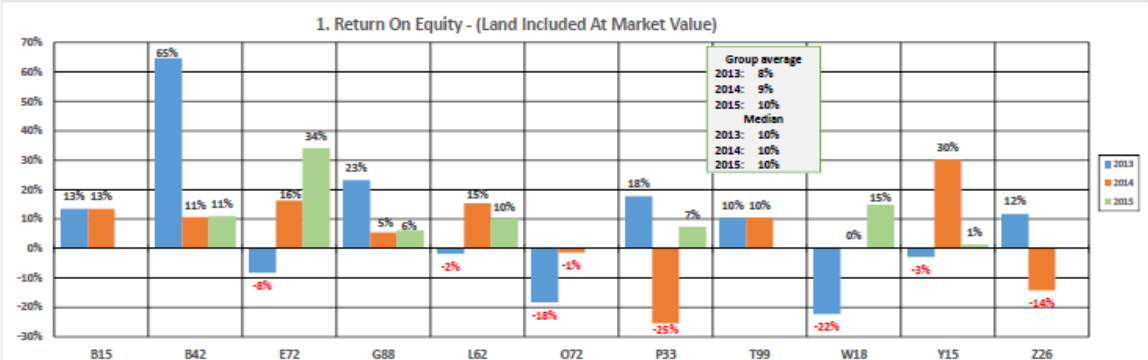

NURSERY SOD GROWERS ASSOCIATION OF ONTARIO BENCHMARK DATA 2013-2015

NURSERY SOD GROWERS ASSOCIATION OF ONTARIO BENCHMARK DATA 2013-2015

NURSERY SOD GROWERS ASSOCIATION OF ONTARIO BENCHMARK DATA 2013-2015