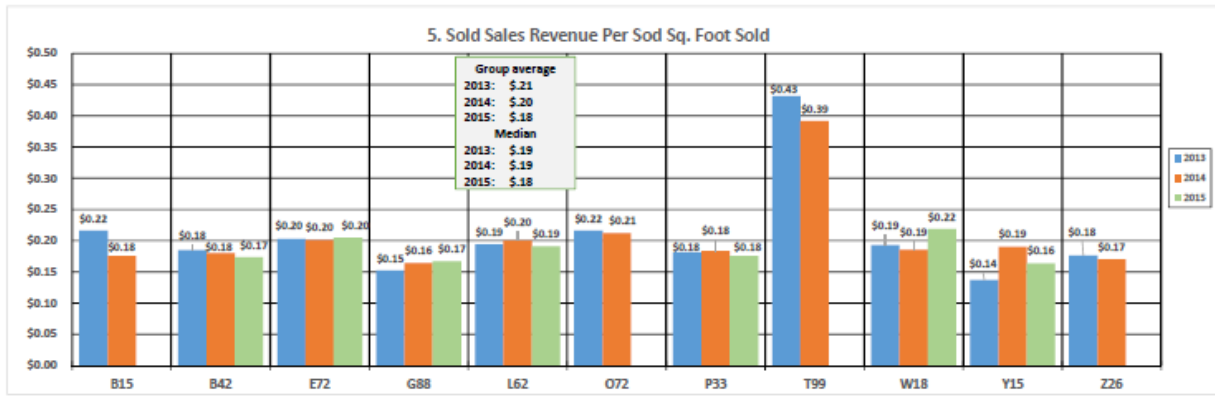

NURSERY SOD GROWERS ASSOCIATION OF ONTARIO BENCHMARK DATA 2013-2015

NURSERY SOD GROWERS ASSOCIATION OF ONTARIO BENCHMARK DATA 2013-2015

NURSERY SOD GROWERS ASSOCIATION OF ONTARIO BENCHMARK DATA 2013-2015