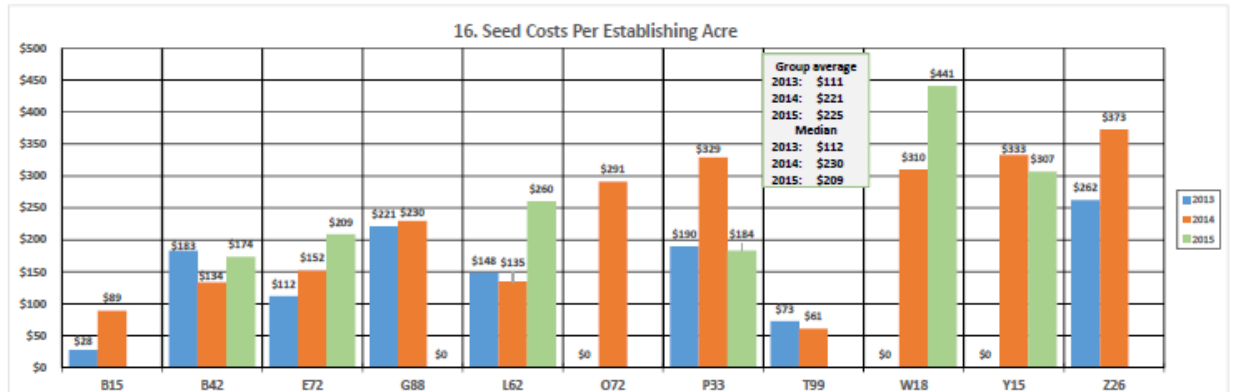

NURSERY SOD GROWERS ASSOCIATION OF ONTARIO BENCHMARK DATA 2013-2015

NURSERY SOD GROWERS ASSOCIATION OF ONTARIO BENCHMARK DATA 2013-2015

NURSERY SOD GROWERS ASSOCIATION OF ONTARIO BENCHMARK DATA 2013-2015