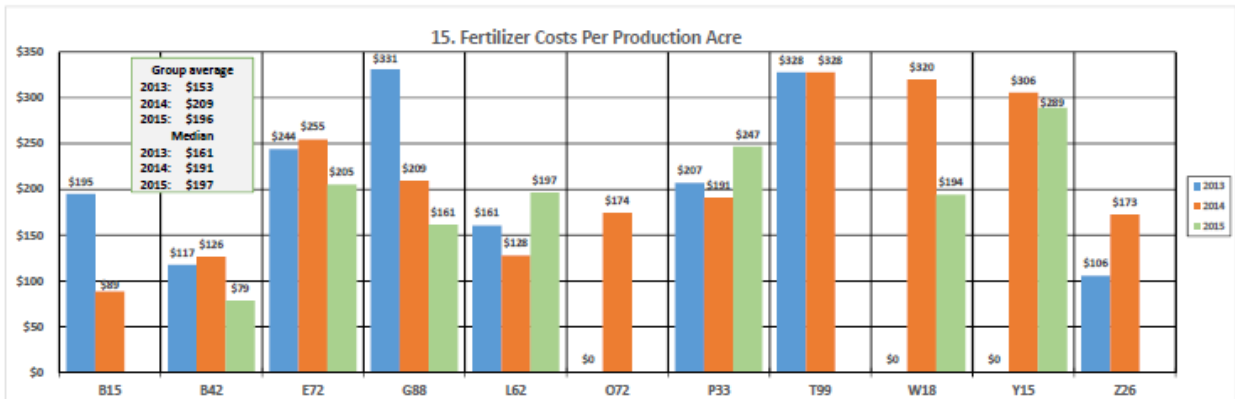

NURSERY SOD GROWERS ASSOCIATION OF ONTARIO BENCHMARK DATA 2013-2015