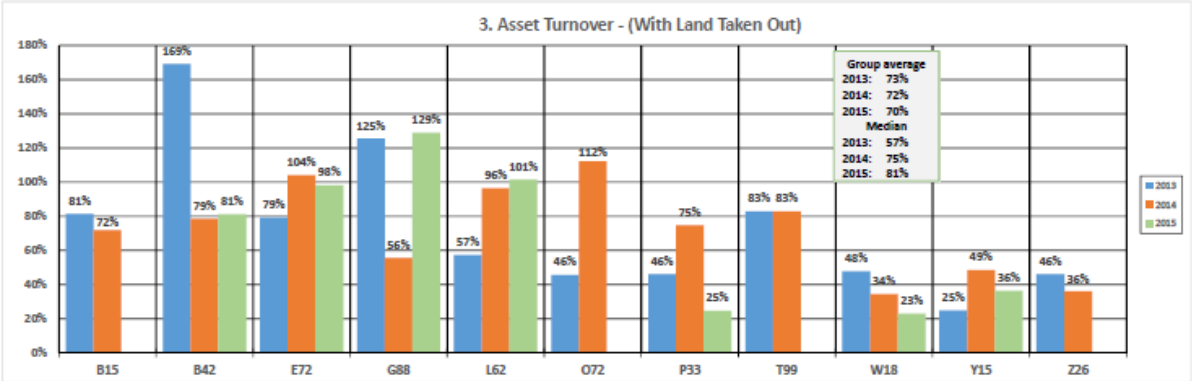

NURSERY SOD GROWERS ASSOCIATION OF ONTARIO BENCHMARK DATA 2013-2015

NURSERY SOD GROWERS ASSOCIATION OF ONTARIO BENCHMARK DATA 2013-2015

NURSERY SOD GROWERS ASSOCIATION OF ONTARIO BENCHMARK DATA 2013-2015