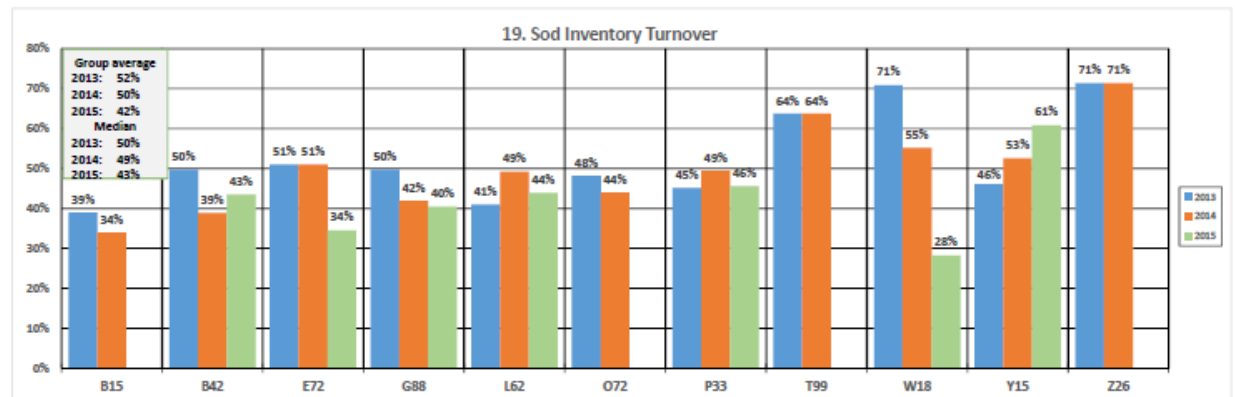

NURSERY SOD GROWERS ASSOCIATION OF ONTARIO BENCHMARK DATA 2013-2015