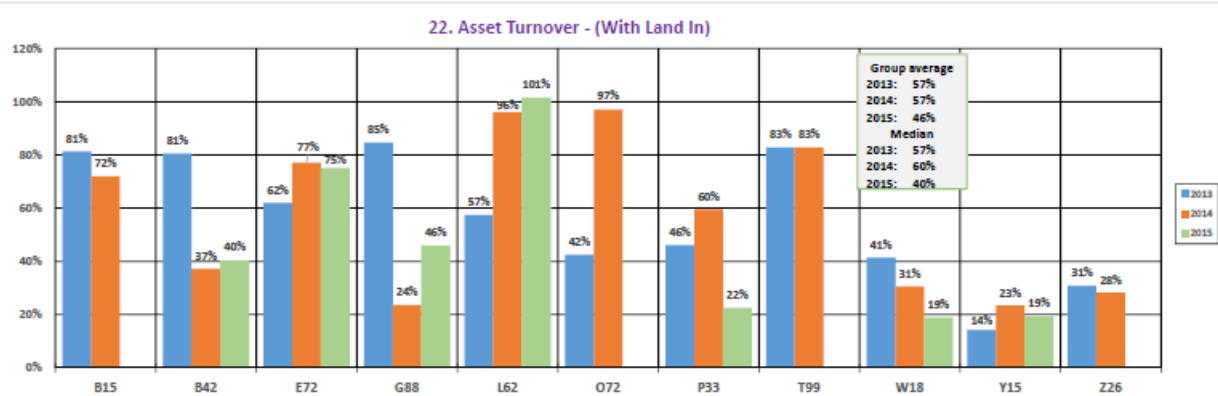

NURSERY SOD GROWERS ASSOCIATION OF ONTARIO BENCHMARK DATA 2013-2015