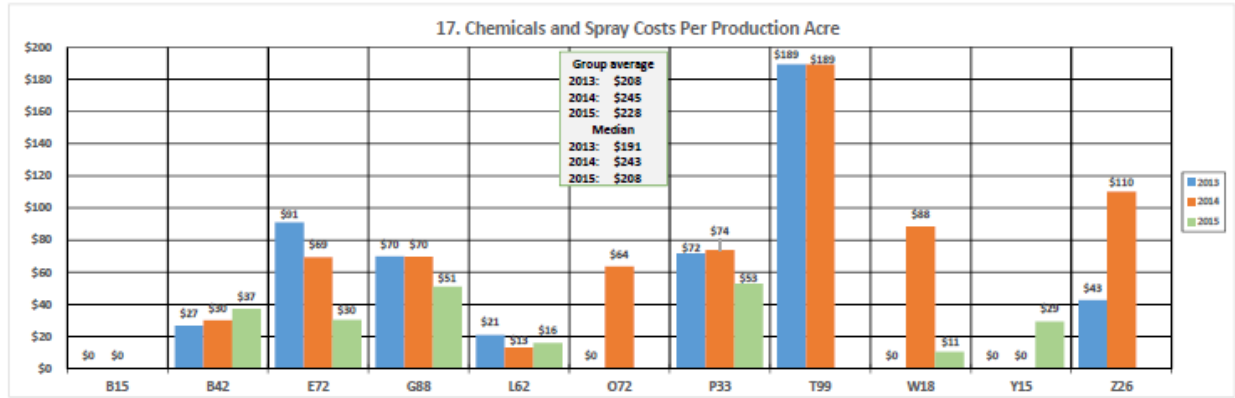

NURSERY SOD GROWERS ASSOCIATION OF ONTARIO BENCHMARK DATA 2013-2015