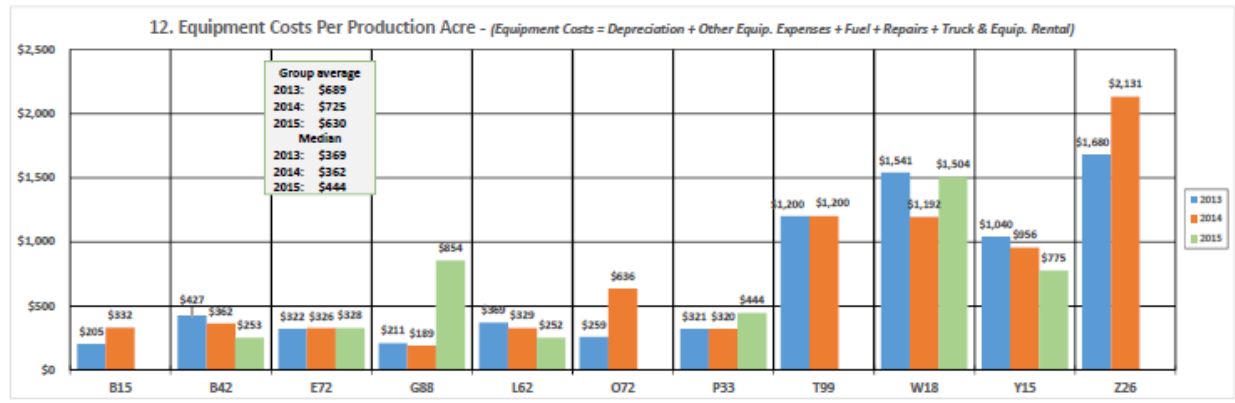

NURSERY SOD GROWERS ASSOCIATION OF ONTARIO BENCHMARK DATA 2013-2015

NURSERY SOD GROWERS ASSOCIATION OF ONTARIO BENCHMARK DATA 2013-2015

NURSERY SOD GROWERS ASSOCIATION OF ONTARIO BENCHMARK DATA 2013-2015