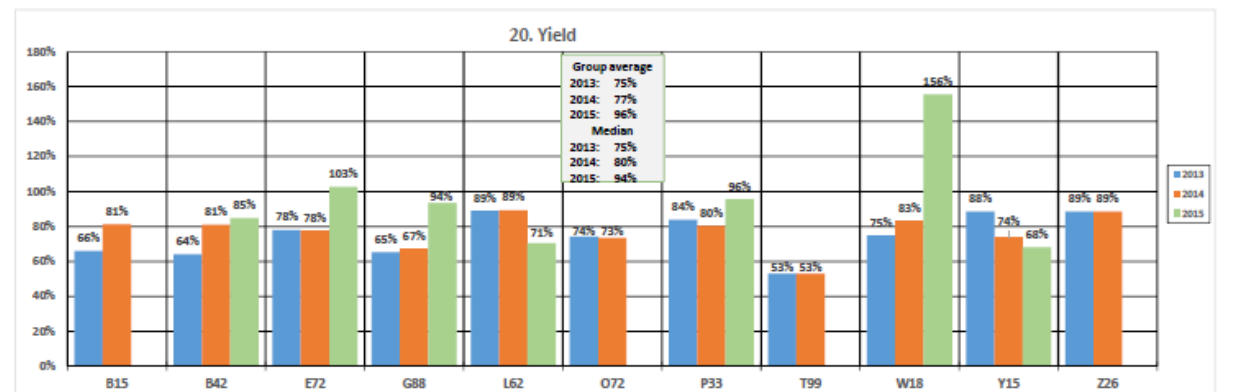

NURSERY SOD GROWERS ASSOCIATION OF ONTARIO BENCHMARK DATA 2013-2015