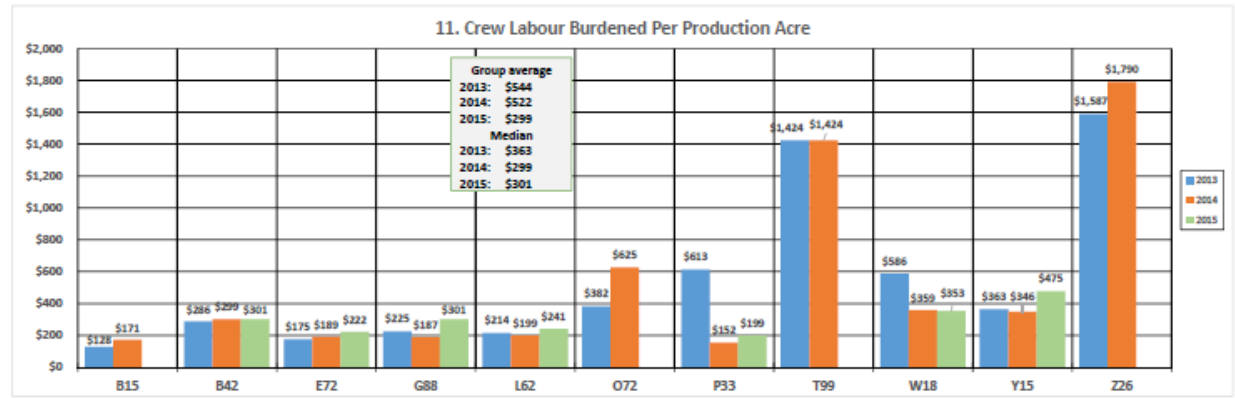

NURSERY SOD GROWERS ASSOCIATION OF ONTARIO BENCHMARK DATA 2013-2015

NURSERY SOD GROWERS ASSOCIATION OF ONTARIO BENCHMARK DATA 2013-2015

NURSERY SOD GROWERS ASSOCIATION OF ONTARIO BENCHMARK DATA 2013-2015