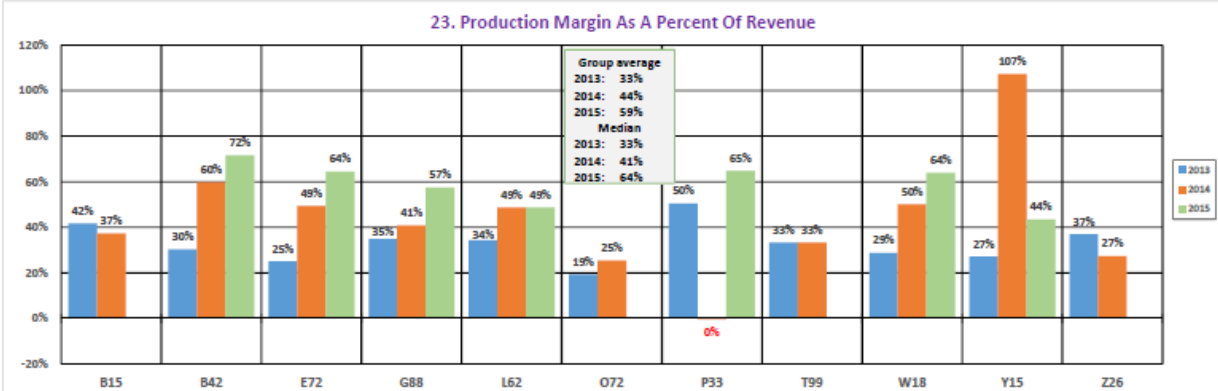

NURSERY SOD GROWERS ASSOCIATION OF ONTARIO BENCHMARK DATA 2013-2015