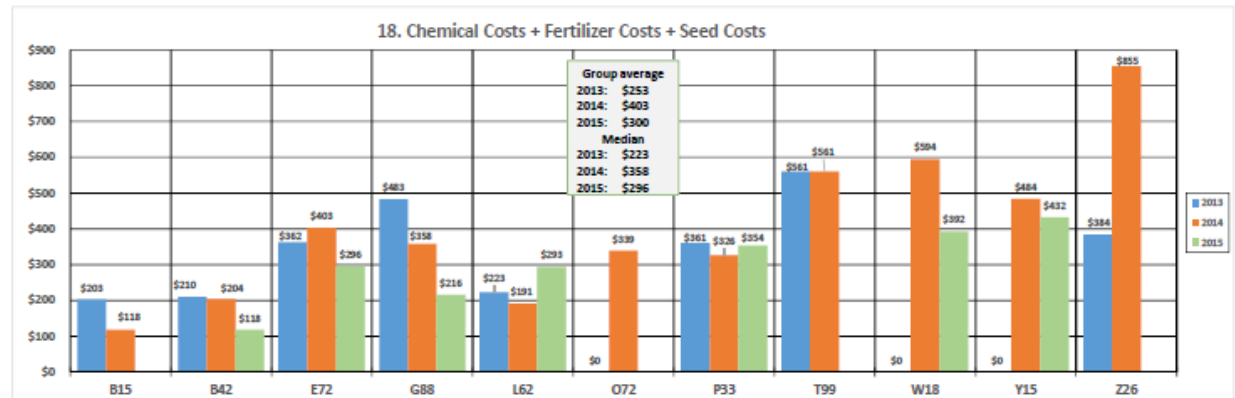

NURSERY SOD GROWERS ASSOCIATION OF ONTARIO BENCHMARK DATA 2013-2015

NURSERY SOD GROWERS ASSOCIATION OF ONTARIO BENCHMARK DATA 2013-2015

NURSERY SOD GROWERS ASSOCIATION OF ONTARIO BENCHMARK DATA 2013-2015