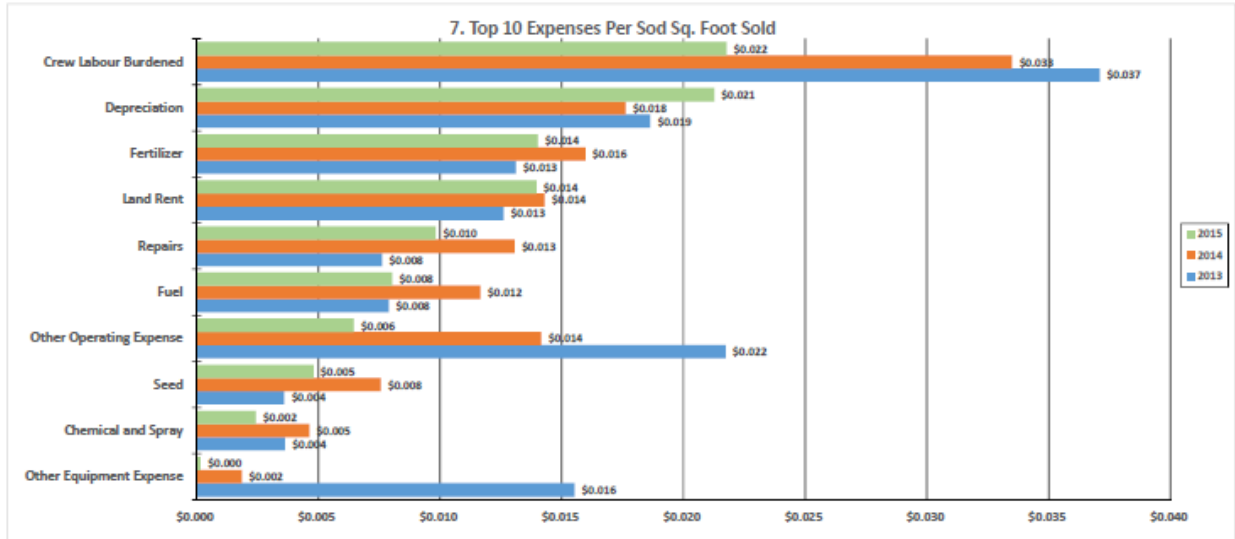

NURSERY SOD GROWERS ASSOCIATION OF ONTARIO BENCHMARK DATA 2013-2015

NURSERY SOD GROWERS ASSOCIATION OF ONTARIO BENCHMARK DATA 2013-2015

NURSERY SOD GROWERS ASSOCIATION OF ONTARIO BENCHMARK DATA 2013-2015