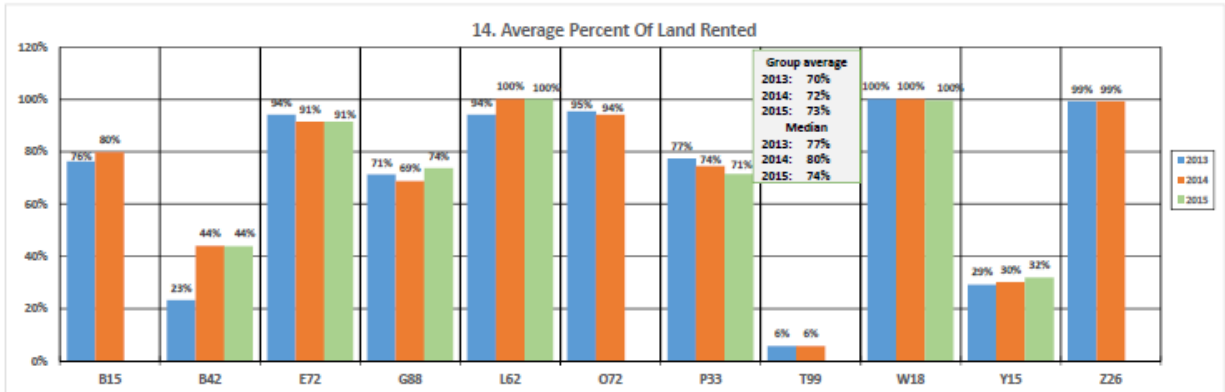

NURSERY SOD GROWERS ASSOCIATION OF ONTARIO BENCHMARK DATA 2013-2015