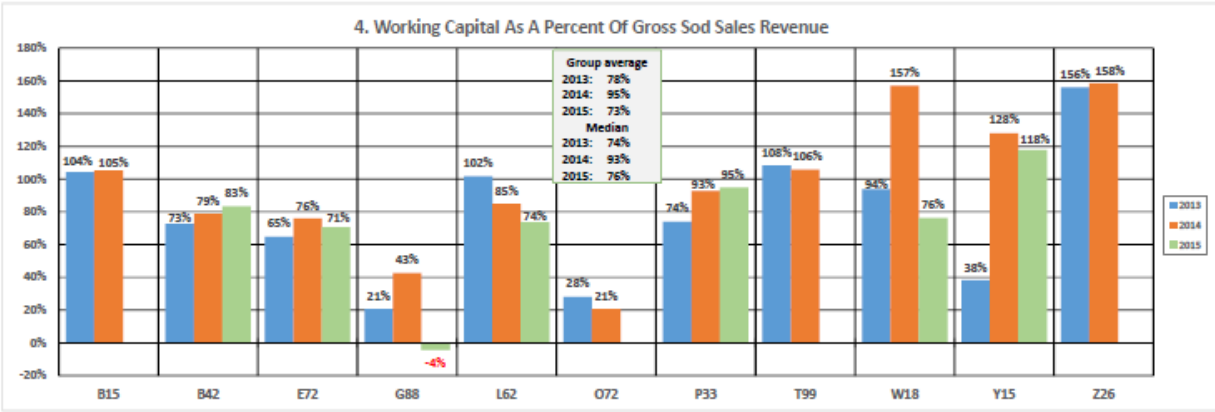

NURSERY SOD GROWERS ASSOCIATION OF ONTARIO BENCHMARK DATA 2013-2015

NURSERY SOD GROWERS ASSOCIATION OF ONTARIO BENCHMARK DATA 2013-2015

NURSERY SOD GROWERS ASSOCIATION OF ONTARIO BENCHMARK DATA 2013-2015