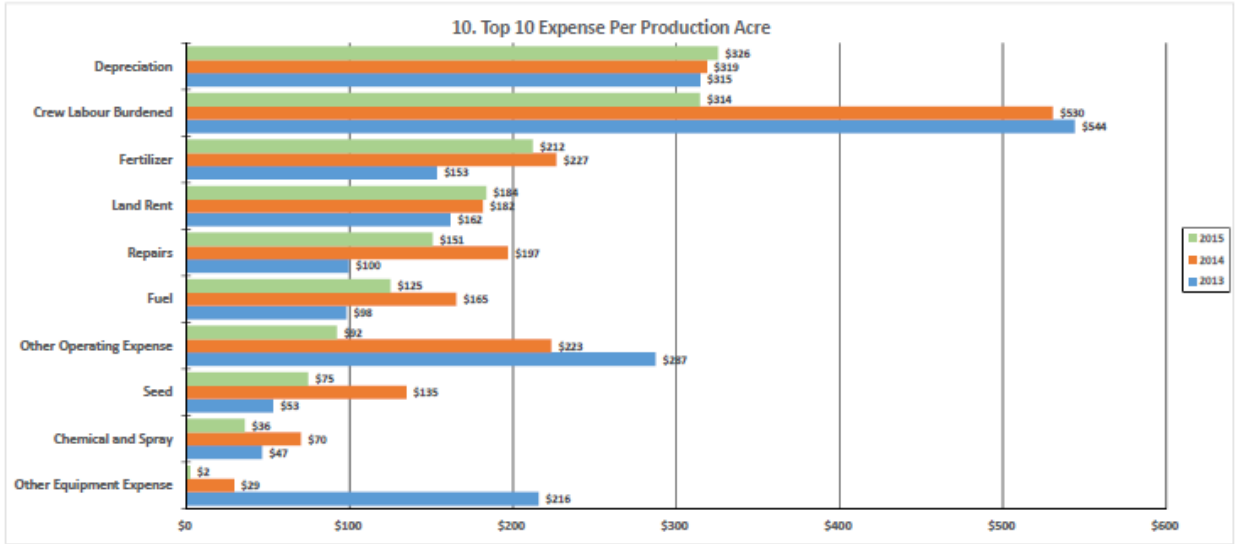

NURSERY SOD GROWERS ASSOCIATION OF ONTARIO BENCHMARK DATA 2013-2015