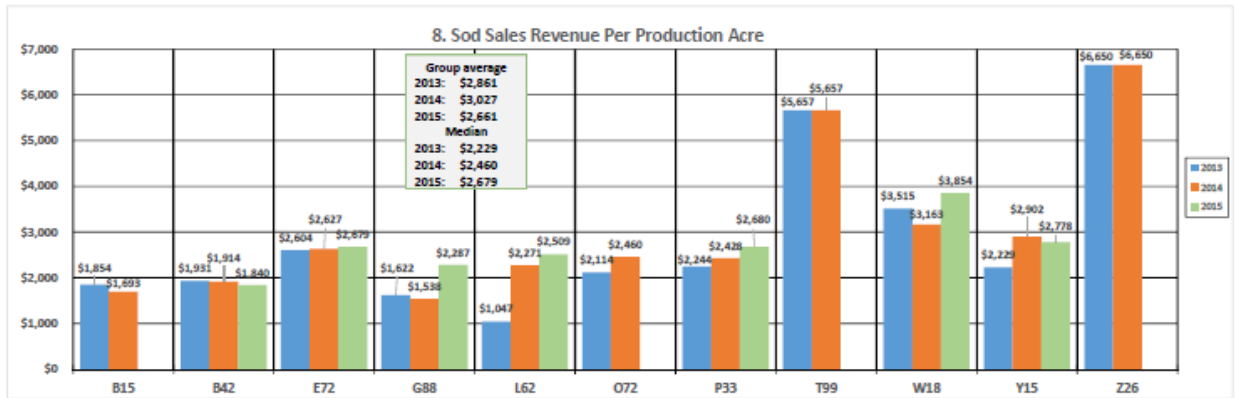

NURSERY SOD GROWERS ASSOCIATION OF ONTARIO BENCHMARK DATA 2013-2015

NURSERY SOD GROWERS ASSOCIATION OF ONTARIO BENCHMARK DATA 2013-2015

NURSERY SOD GROWERS ASSOCIATION OF ONTARIO BENCHMARK DATA 2013-2015