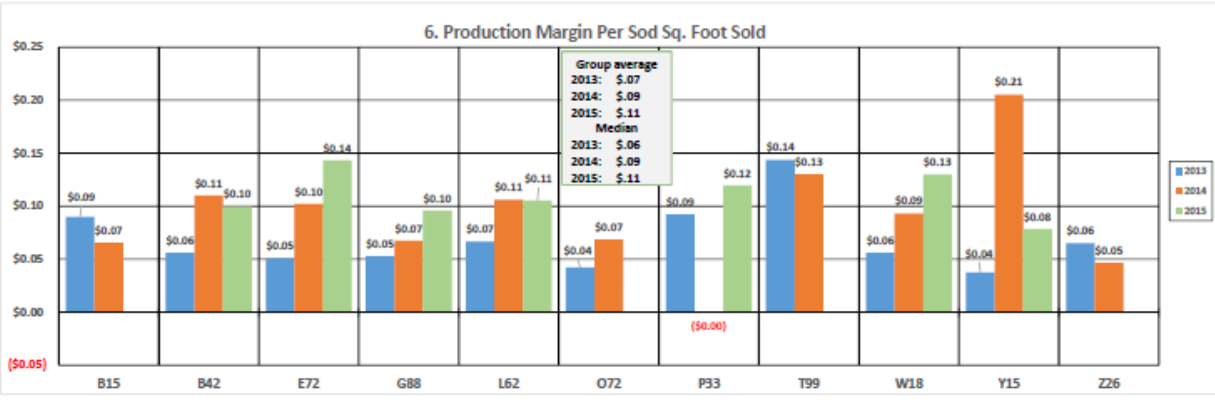

NURSERY SOD GROWERS ASSOCIATION OF ONTARIO BENCHMARK DATA 2013-2015

NURSERY SOD GROWERS ASSOCIATION OF ONTARIO BENCHMARK DATA 2013-2015

NURSERY SOD GROWERS ASSOCIATION OF ONTARIO BENCHMARK DATA 2013-2015